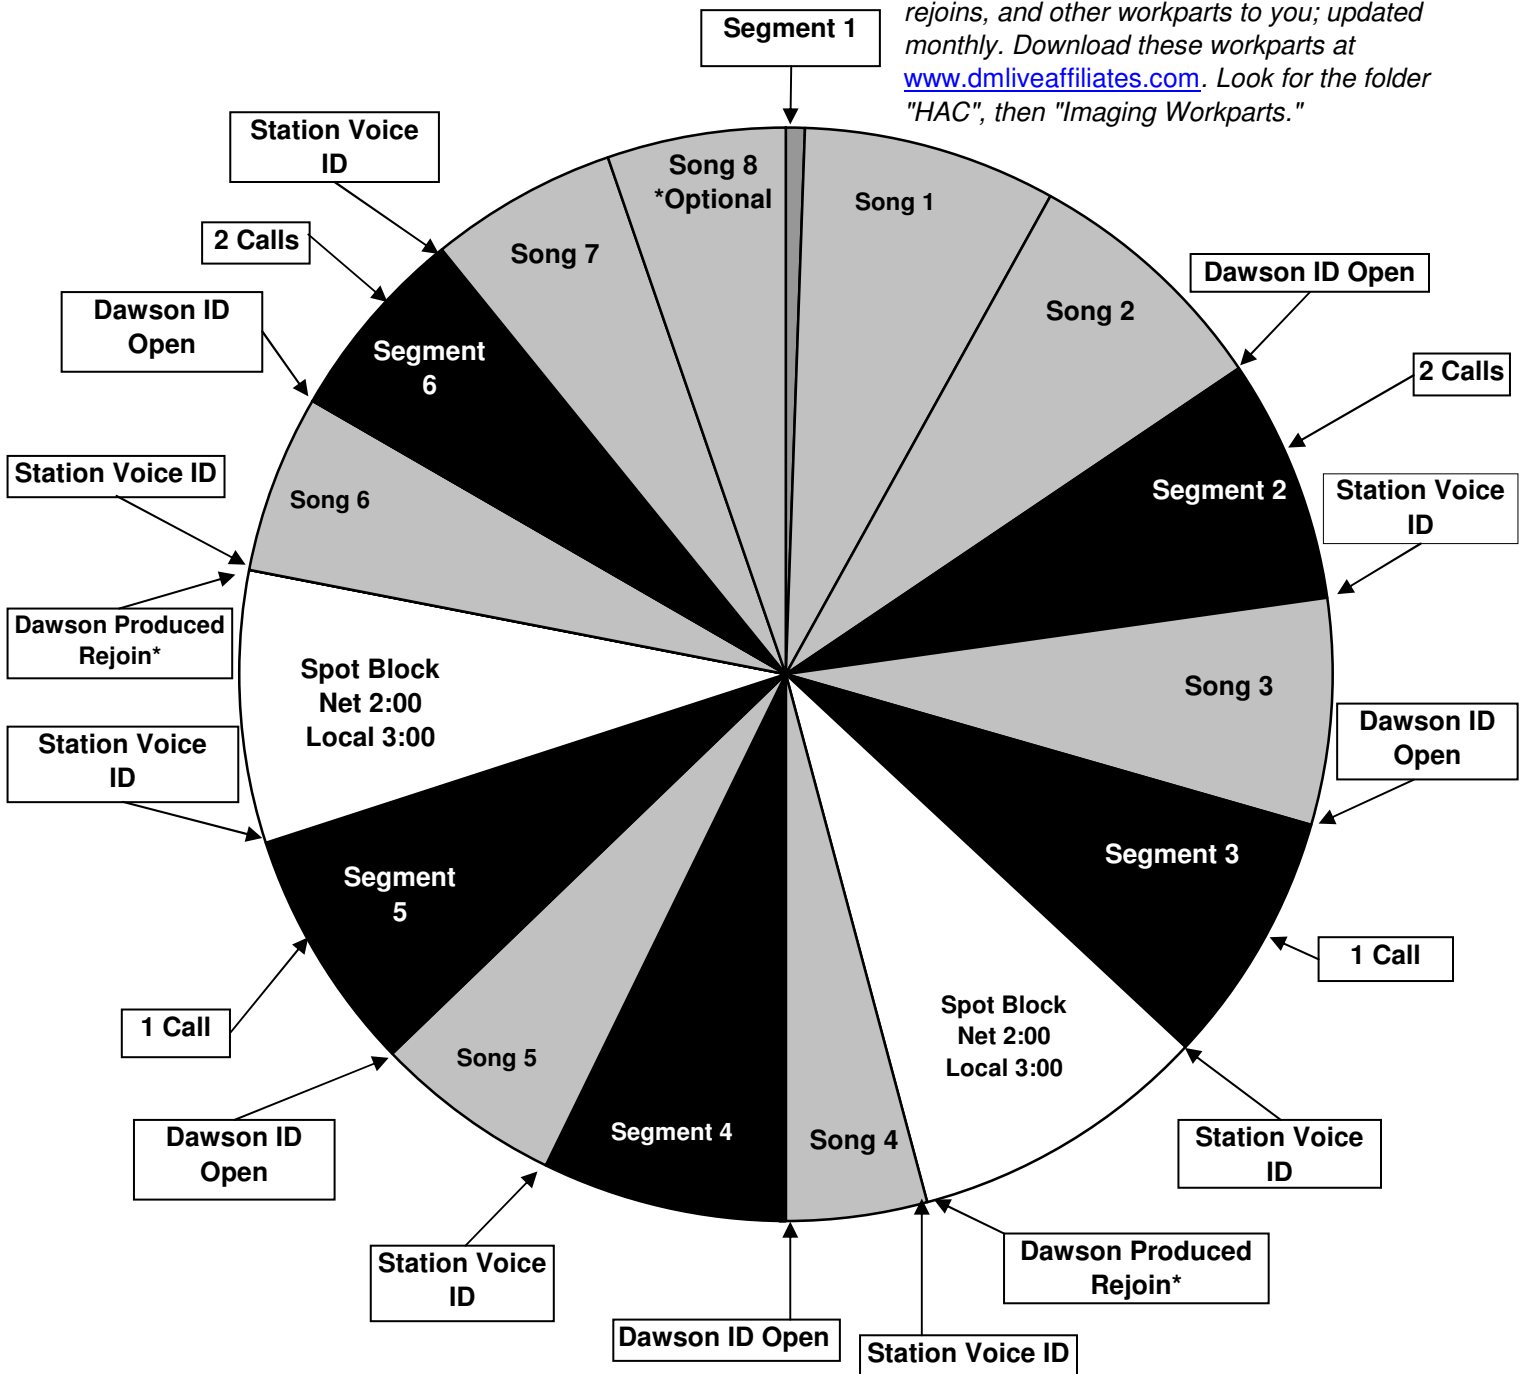

6 segments per hour to include calls, features, and all Dawson talk breaks. Stations will need to build their local ID's into their clocks as described below. DM Productions will provide show opens, rejoins, and other workparts to you; updated monthly. Download these workparts at [www.dmliveaffiliates.com](http://www.dmliveaffiliates.com). Look for the folder "HAC", then "Imaging Workparts."

### Delivery Options:

#### WanCast: (NexGen users only)

- Delivered Thursdays by 12noon Eastern
- AutoLoad range 510301-510320